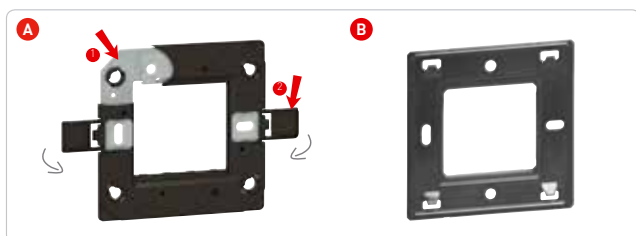

A. For all high end plates
Metal frame providing solid support to base.
Bi-material frame - electrical safety IP20.
Screw caps can be closed once the support frame is installed, ensuring total insulation.